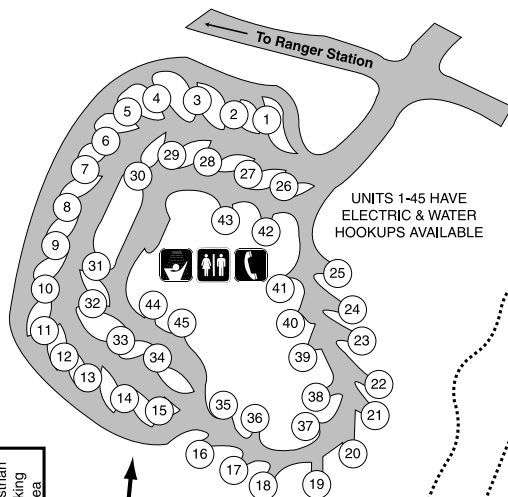

Dead Horse Ranch State Park Map

Arizona State Parks

Verde River

Legend

	Rest Rooms		Ranger Station
	Showers		Dump Station
	Picnic Shelter		Telephone
	Picnic Area		First Aid
	Playground		Fishing
<i>map not to scale</i>			Multi-Use Trail

Detail

This park is accessible