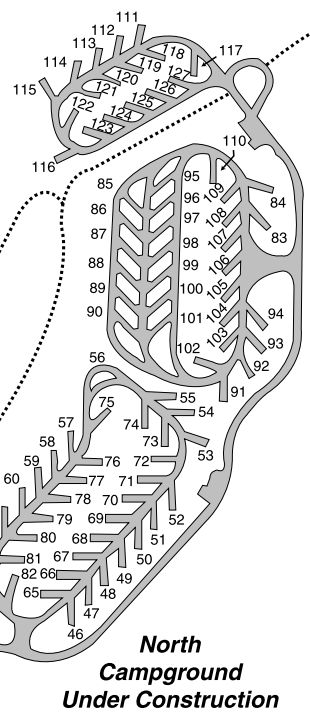

Dead Horse Ranch State Park Map

Arizona State Parks

Verde River

Legend

	Rest Rooms		Ranger Station
	Showers		Dump Station
	Picnic Shelter		Telephone
	Picnic Area		First Aid
	Playground		Fishing
<i>map not to scale</i>			Multi-Use Trail

Detail

This park is accessible