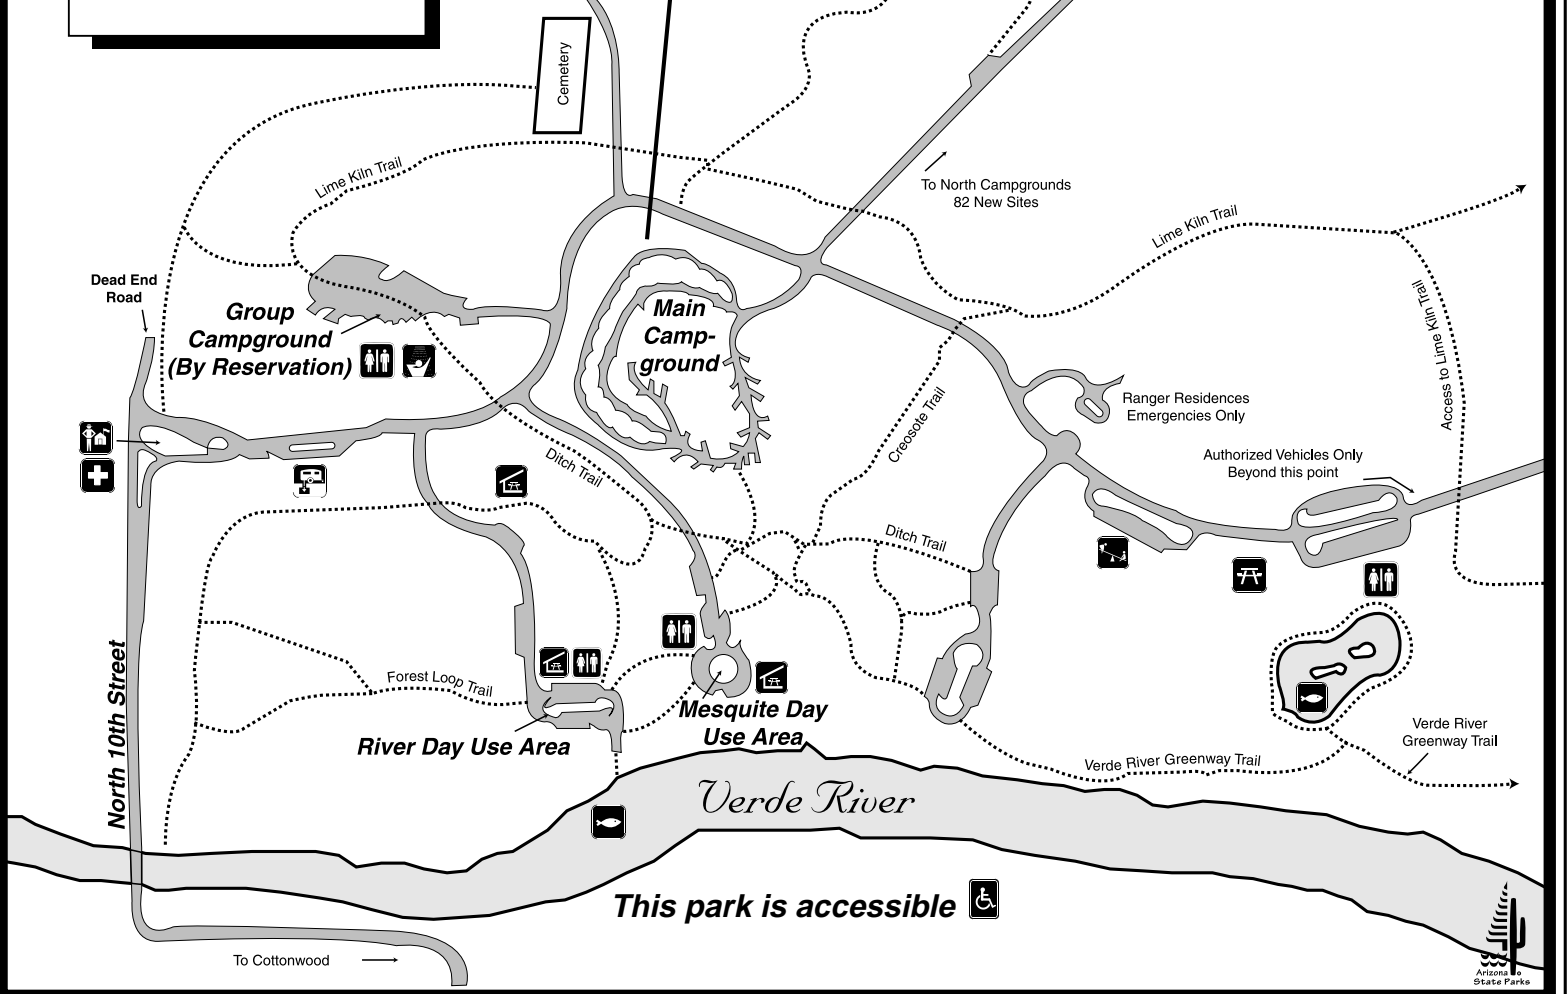

Dead Horse Ranch State Park Map

Arizona State Parks

Verde River

Legend

	Rest Rooms		Ranger Station
	Showers		Dump Station
	Picnic Shelter		Telephone
	Picnic Area		First Aid
	Playground		Fishing
<i>map not to scale</i>			Multi-Use Trail

Detail

This park is accessible